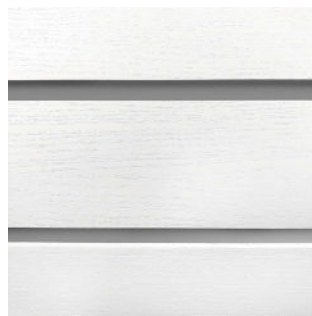

Finish Examples

Hundreds of Laminate Finishes to Select From

- Opportunity to Match Cabinet Finishes
- Opportunity to Contrast Cabinet Finishes
- Core Basic Finishes
- Core Woodgrain Finishes
- Trend Finishes

Core Basic Finishes

Textured Grey

Textured White

Core Woodgrain Finishes

Aspen Maple

Western Cedar

Trend Finishes

Steel

Blackwood

Barnwood

Whitewood

Expanded Options (endless)